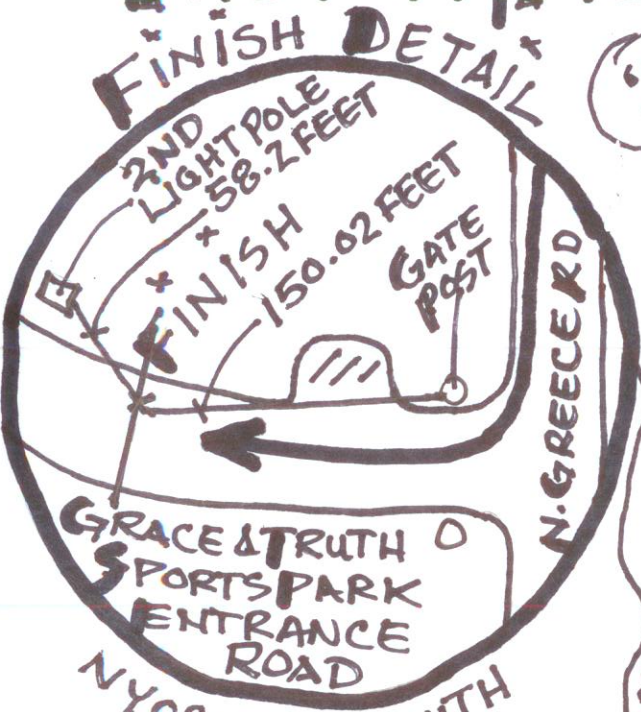

# RUN FOR HOSPICE 5KM

## HILTON, NEW YORK - NY 09116KL

NY09116KL  
Effective  
10/25/2009 to  
12/31/2019

MEASURED BY  
KEVIN P. LUCAS  
OCTOBER 25, 2009

WHISTLERS  
MILE: ON POST AT COVELL'S  
HOUSE #34 - AT MAIL  
BOX #33

MEASURED BY  
KEVIN P. LUCAS - 585-421-9626

ELEVATIONS:  
START = 271 FEET  
FINISH = 284 FEET  
HIGHEST = 284 FEET  
LOWEST = 255 FEET

NORTH

KUHN ROAD

GRACE & TRUTH SPORTS PARK  
ENTRANCE ROAD  
NY09116KL  
GRACE & TRUTH SPORTS PARK

MILE 3

START

FINISH