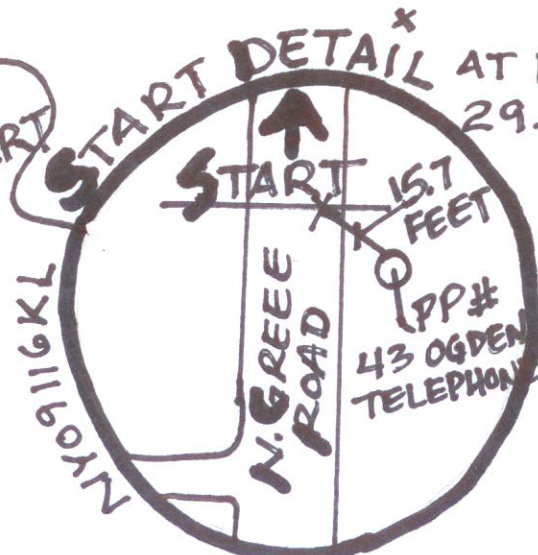

## HILTON, NEW YORK - NY 09116KL

NY09116KL  
Effective  
10/25/2009 to  
12/31/2019

MEASURED BY  
KEVIN P. LUCAS  
OCTOBER 25, 2009

WHISTLERS  
MILE: ON POST AT COVELL'S  
HOUSE #34 - AT MAIL  
BOX #33

MEASURED BY  
KEVIN P. LUCAS - 585-421-9626

ELEVATIONS:  
START = 271 FEET  
FINISH = 284 FEET  
HIGHEST = 284 FEET  
LOWEST = 255 FEET

NORTH

KUHN ROAD

GRACE & TRUTH SPORTS PARK  
ENTRANCE ROAD  
NY09116KL  
GRACE & TRUTH SPORTS PARK

MILE 3

START

FINISH